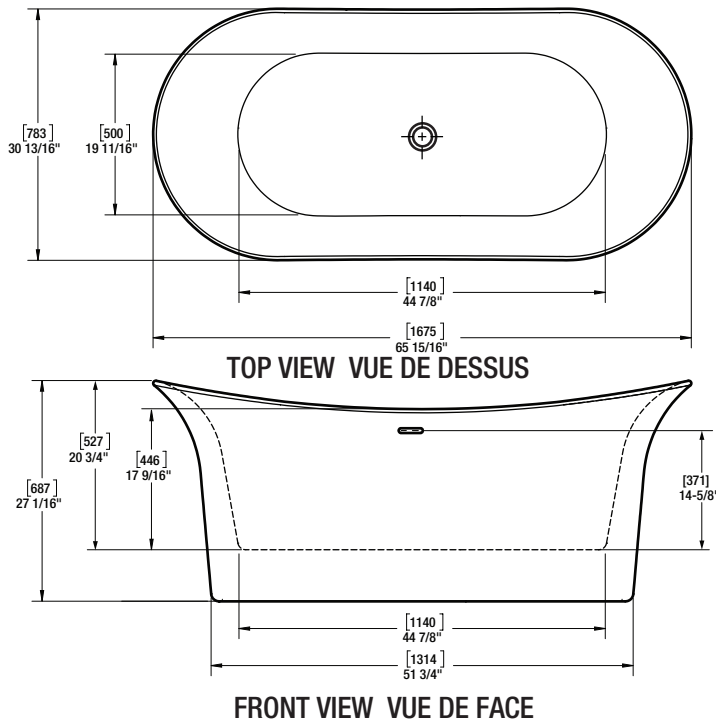

A&E Bath and Shower

6400A St. Jacques West
 Montrea, QC, Canada
 H4B 1T6
 www.aebath.com

Model Modèle: BT-1088-SL

Freestanding bathtub *Baignoire autoportante*

* Dimensions may vary +/- 1/4" (6mm) / Les dimensions peuvent varier de +/- 1/4" (6mm)

gallons to overflow /	55 gal.
packaging dimension /	70 x 33 x 30 in
approximated weight /	120 lbs
weight with water /	579.25 lbs
bathing well at sump /	45 x 20 in

Compliance Certifications:

Uniform Plumbing Code
 National Plumbing Code of Canada
 CSA B45.5-17/IAPMO Z124-2017

Pure acrylic construction reinforced by fiberglass
Construction en acrylique renforcée de fibre de verre

Freestanding installation
Installation autoportante

Adjustable feet
Pattes ajustables

Chrome drain included
Drain chrome inclu

Integrated chrome linear overflow
Trop plein linéaire chrome intégré

CUPC certified
Certifié CUPC